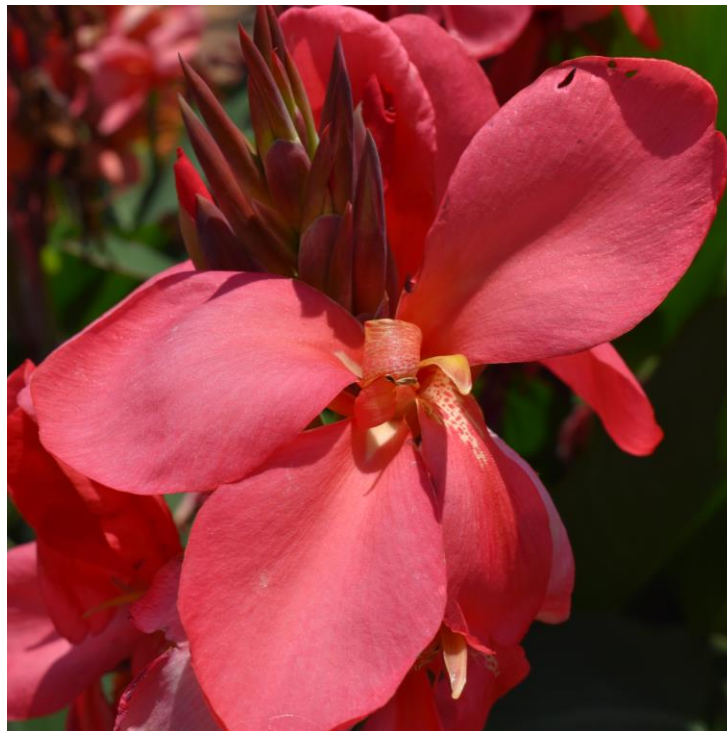

University of Georgia

Plants of Distinction

July 2, 2020

Achillea millifolium 'Crazy Love' by Rijnbeek and Sons - Perennials

Calibrachoa Cha-Cha™ 'Diva Hot Pink' by Ball FloraPlant

Canna Cannova® 'Mango' by American Takii